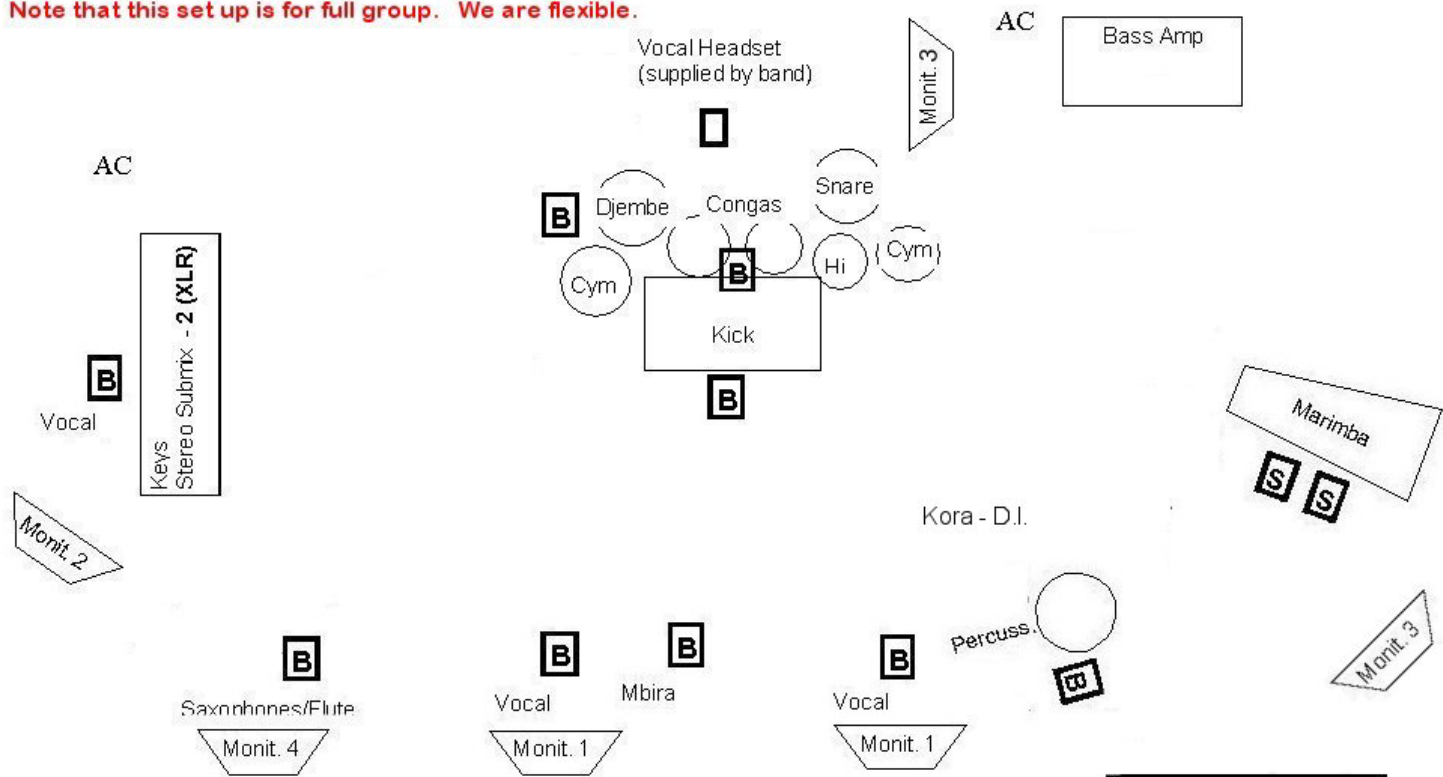

MAYA SOLEIL

Electric
Stage Plan

Note that this set up is for full group. We are flexible.

Contact: Rob (425) 486-4063
mayasoleil@mindspring.com

LEGEND

B = Boom Microphone
S = Straight Microphone